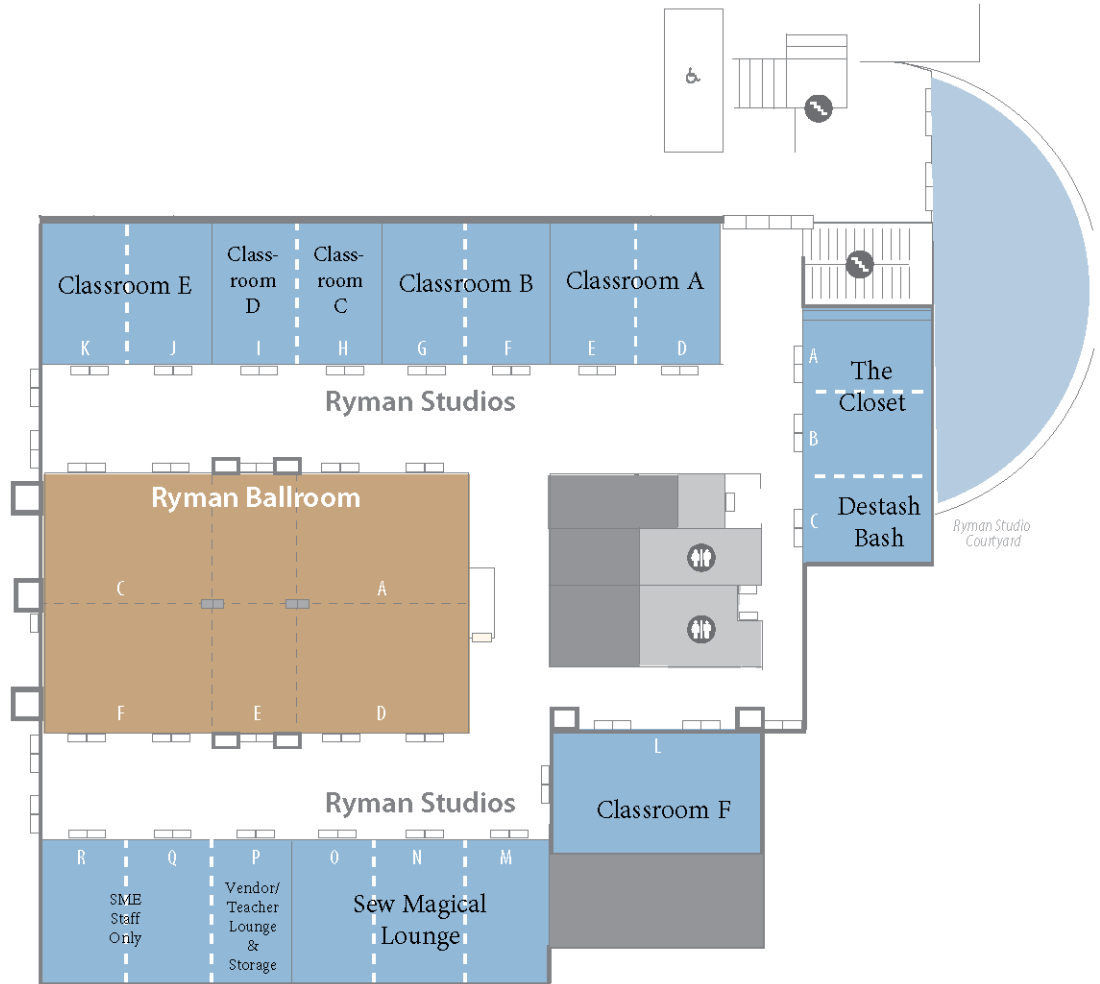

CONVENTION CENTER | LEVEL 0
 Ryman Ballroom & Studios

- KEY**
- Restrooms
 - Elevator
 - Vehicle Access
 - Stairs
 - Escalator
 - Load In Doors
 - Registration Desks
 - Prefunction Desks
 - Service Areas